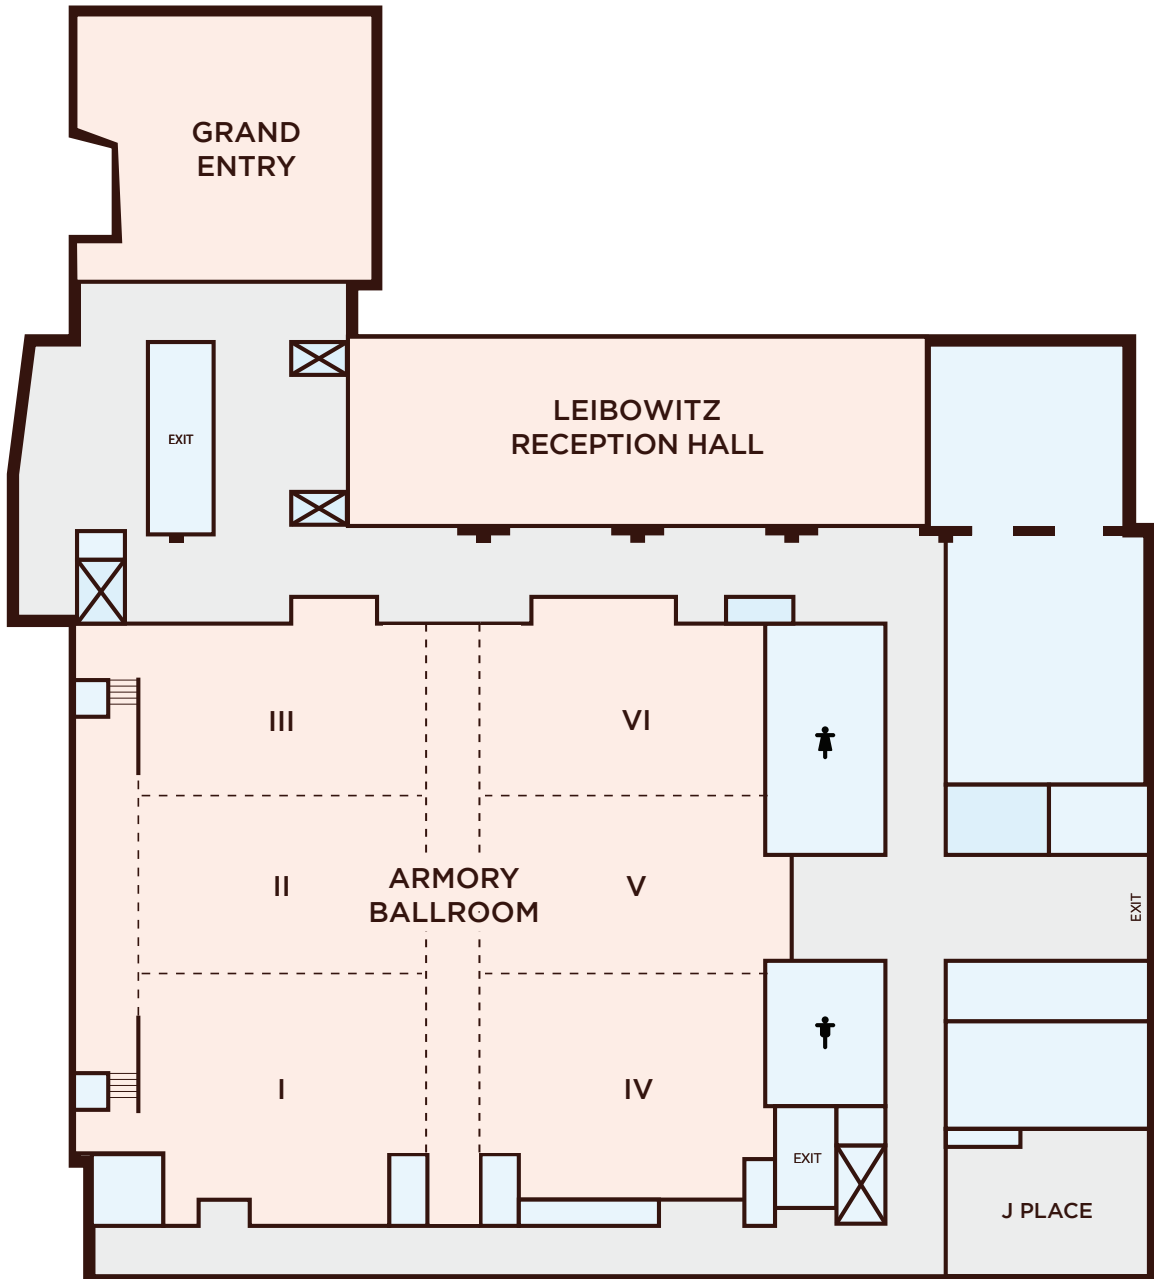

TAMPA'S PREMIER EVENT VENUE

522 N Howard Ave • Tampa, FL 33606

813-575-7522

info@bgfjcc.com

522 N Howard Ave • Tampa, FL 33606

813-575-7522

info@bgfjcc.com

Room	Square Feet	Banquet	Reception	Theater	Classroom	Boardroom	U-Shape
Armory Ballroom	8450	600	1200	1080	378	288	270
Armory I	1230	80	175	165	54	48	45
Armory II	1400	80	200	165	54	48	45
Armory III	1260	80	175	165	54	48	45
Armory IV	1200	80	175	165	54	48	45
Armory V	1400	80	200	165	54	48	45
Armory VI	1240	80	175	165	54	48	45
Leibowitz Reception Hall	2730	-	500	-	-	-	-

TAMPA'S PREMIER EVENT VENUE