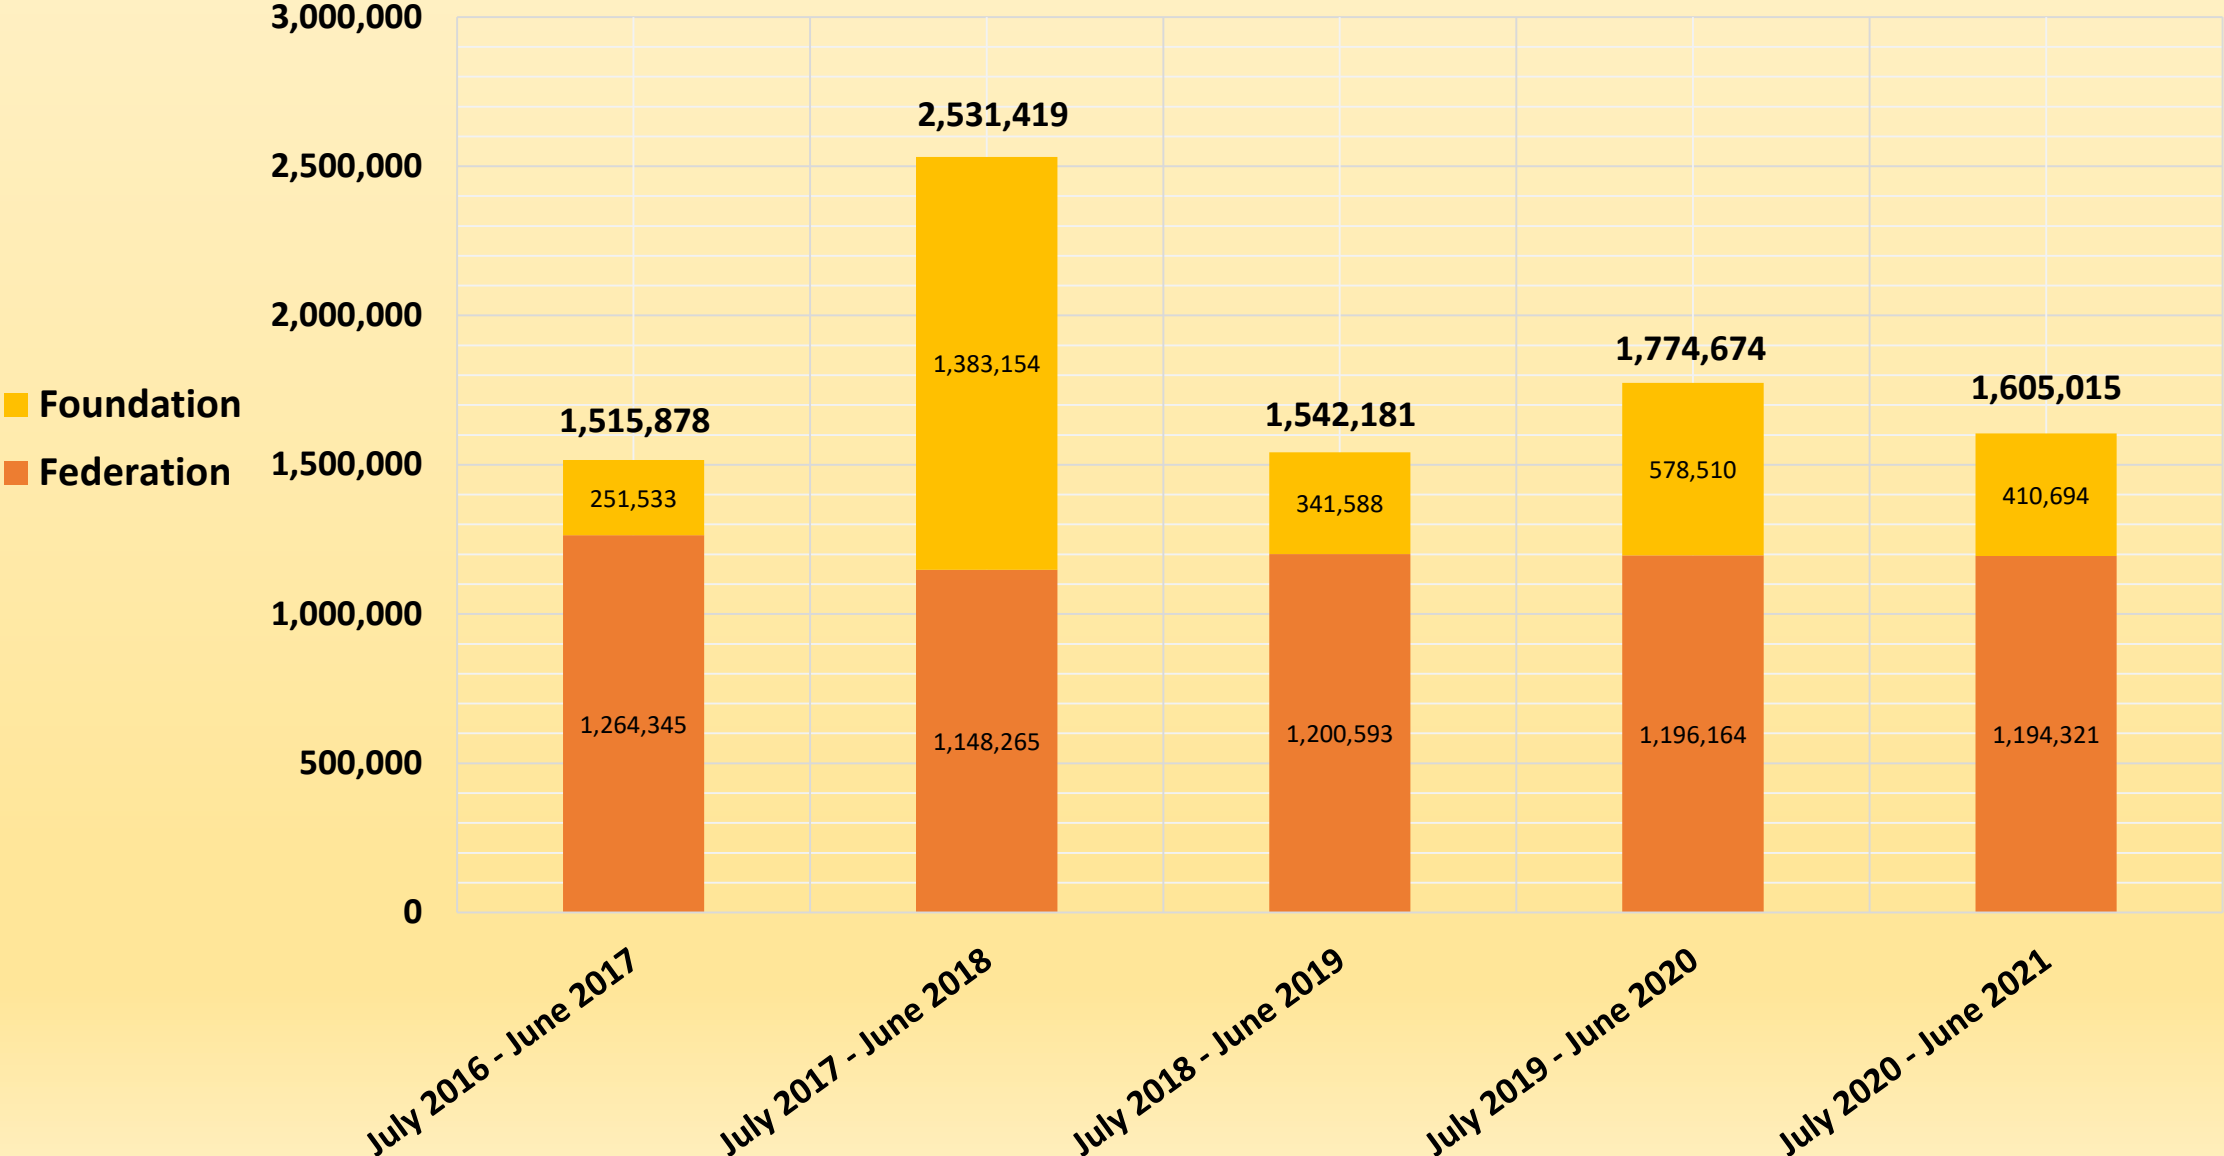

Memphis JCP

Total Grants

Local Jewish Needs

Partner Agencies

ASBEE, Baron Hirsch, Beth Sholom, Temple Israel, Margolin Hebrew Academy, Bornblum Jewish Community School, Memphis Jewish Federation, Memphis Jewish Home & Rehab, Memphis Jewish Community Center & Fogelman Jewish Family Service.

International Jewish Needs

Total Assets – Combined JCP and Affiliates