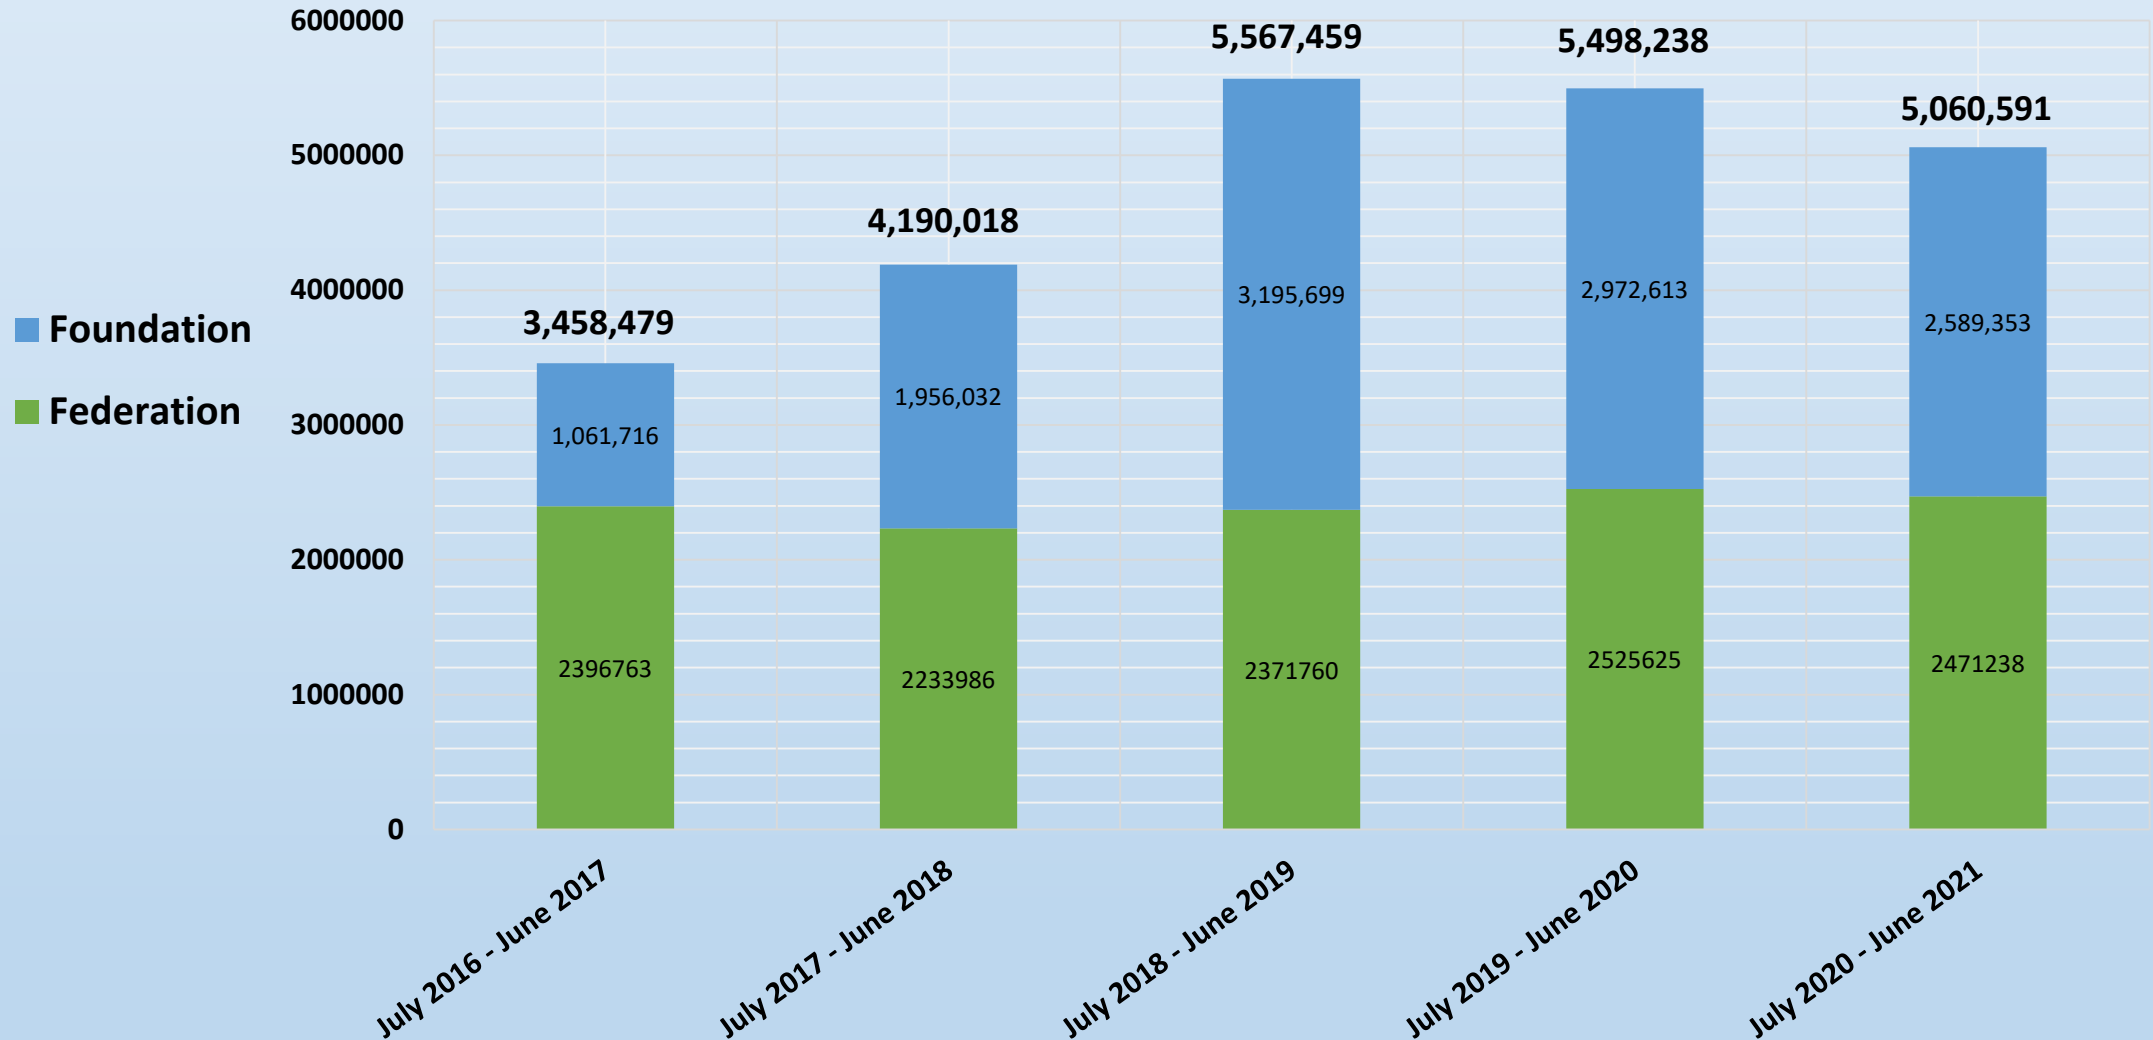

Memphis JCP

Total Grants

Local Jewish Needs

Partner Agencies

ASBEE, Baron Hirsch, Beth Sholom, Temple Israel, Margolin Hebrew Academy, Bornblum Jewish Community School, Memphis Jewish Federation, Memphis Jewish Home & Rehab, Memphis Jewish Community Center & Fogelman Jewish Family Service.