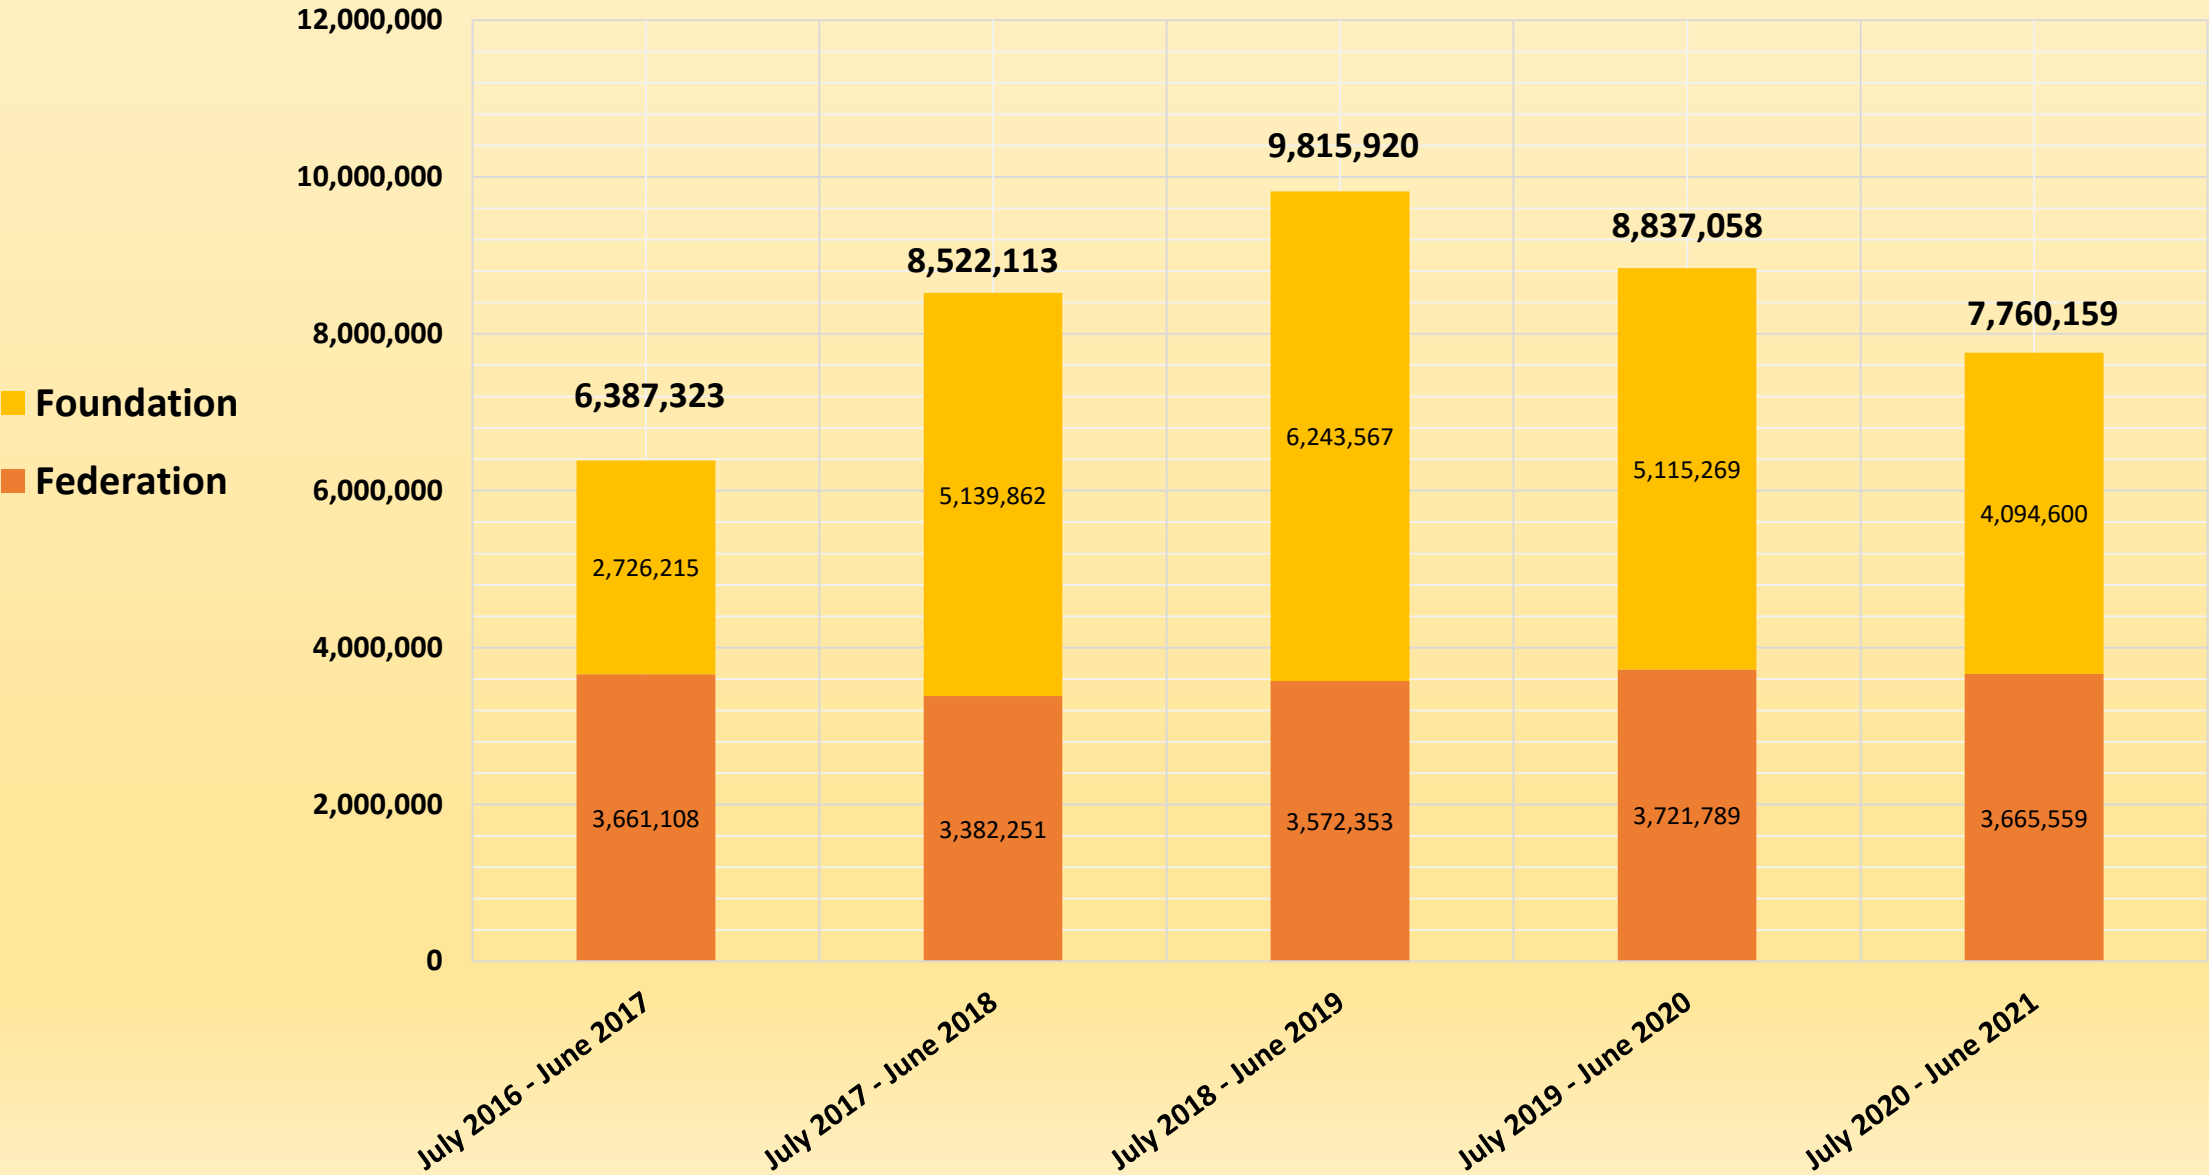

Memphis JCP

Total Grants

Local Jewish Needs

Partner Agencies

ASBEE, Baron Hirsch, Beth Sholom, Temple Israel, Margolin Hebrew Academy, Bornblum Jewish Community School, Memphis Jewish Federation, Memphis Jewish Home & Rehab, Memphis Jewish Community Center & Fogelman Jewish Family Service.

International Jewish Needs

Total Assets – Combined JCP and Affiliates